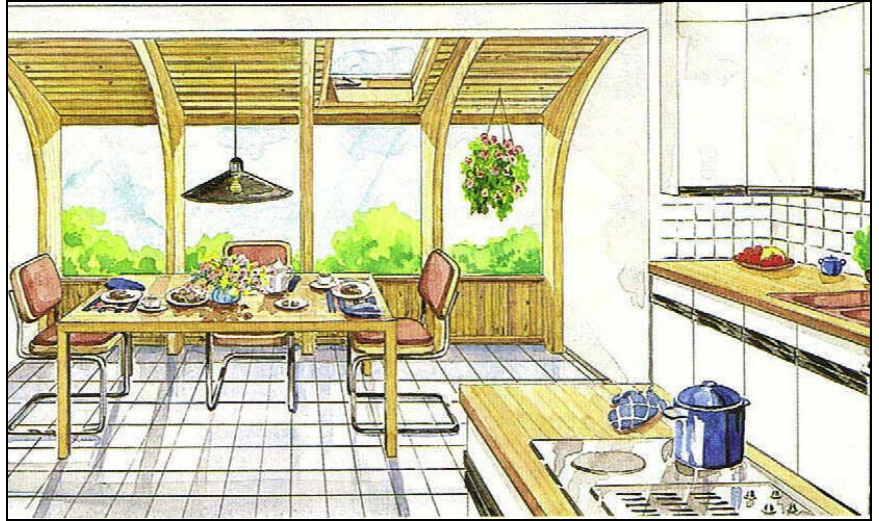

North Country Creative Structures

1-800-833-2300

2050 Coach Road

Argyle, NY 12809

www.SunRoomLiving.com

More time is spent in the kitchen than most of us realize. With the simple removal of one 13-foot section of wall, this cramped kitchen has become the family's favorite gathering place. And, our Nature's Window added over 50 square feet to the kitchen.

Dining takes on a whole new dimension. Mom and Dad now linger over breakfast before the morning commute. Candlelight dinners become a new tradition. And the kids keep bringing friends in to see the "new room"

Relaxing. Reading. Entertaining. Conversation. Music. Bridge. Movies. You'll find that your new Solar Additions room instantly becomes the focus of your home and everyone's favorite room. And you'll suddenly notice the world outside.