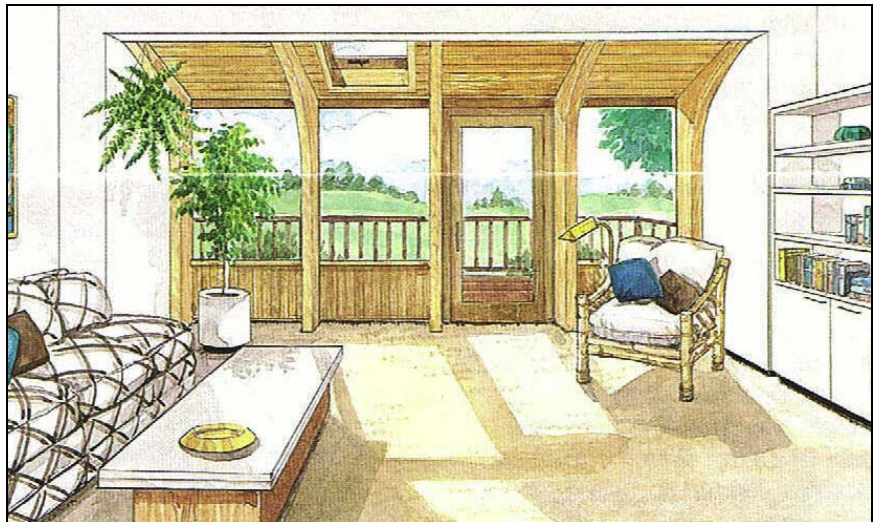

North Country Creative Structures

1-800-833-2300

2050 Coach Road

Argyle, NY 12809

www.SunRoomLiving.com

More time is spent in the kitchen than most of us realize. With the simple removal of one 13-foot section of wall, this cramped kitchen has become the family's favorite gathering place. And, our Nature's Window added over 50 square feet to the kitchen.

Dining takes on a whole new dimension. Mom and Dad now linger over breakfast before the morning commute. Candlelight dinners become a new tradition. And the kids keep bringing friends in to see the "new room"

Relaxing. Reading. Entertaining. Conversation. Music. Bridge. Movies. You'll find that your new Solar Additions room instantly becomes the focus of your home and everyone's favorite room. And you'll suddenly notice the world outside.

Lengths: Starting at 12 feet and increasing in 3- or 4-foot sections, we can custom-create a room in almost any length you require simply by combining sections.

Depths: As a room extension, this sun space can be as shallow as 4 feet.