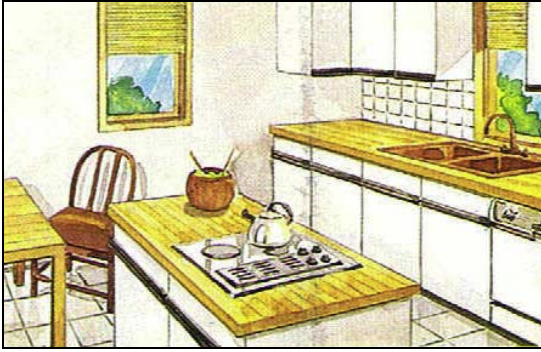

North Country Creative Structures

1-800-833-2300

2050 Coach Road

Argyle, NY 12809

www.SunRoomLiving.com

More time is spent in the kitchen than most of us realize. With the simple removal of one 13-foot section of wall, this cramped kitchen has become the family's favorite gathering place. And, our Nature's Window added over 50 square feet to the kitchen.

Dining takes on a whole new dimension. Mom and Dad now linger over breakfast before the morning commute. Candlelight dinners become a new tradition. And the kids keep bringing friends in to see the "new room"