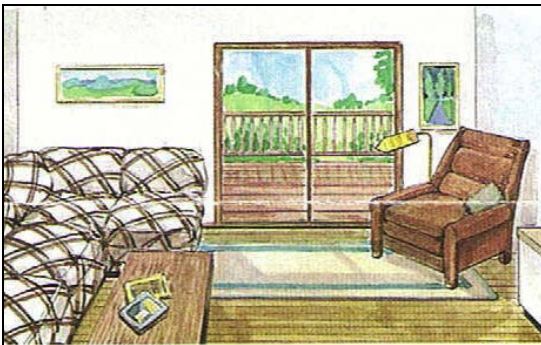

North Country Creative Structures

1-800-833-2300

2050 Coach Road

Argyle, NY 12809

www.SunRoomLiving.com

More time is spent in the kitchen than most of us realize. With the simple removal of one 13-foot section of wall, this cramped kitchen has become the family's favorite gathering place. And, our Nature's Window added over 50 square feet to the kitchen.

Dining takes on a whole new dimension. Mom and Dad now linger over breakfast before the morning commute. Candlelight dinners become a new tradition. And the kids keep bringing friends in to see the "new room"

Relaxing. Reading. Entertaining. Conversation. Music. Bridge. Movies. You'll find that your new Solar Additions room instantly becomes the focus of your home and everyone's favorite room. And you'll suddenly notice the world outside.

Lengths: Starting at 12 feet and increasing in 3- or 4-foot sections, we can custom-create a room in almost any length you require simply by combining sections.

Depths: As a room extension, this sun space can be as shallow as 4 feet.